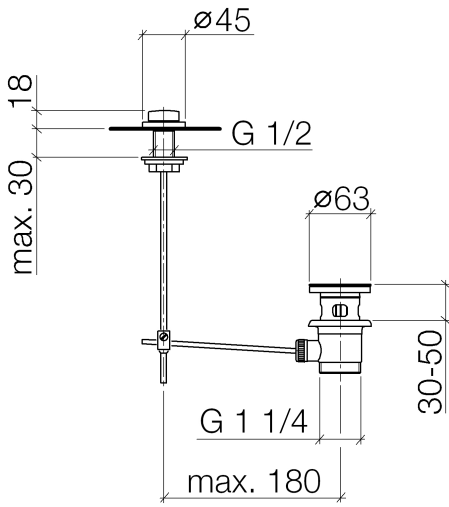

Basin Waste with knob for deck mounting 1 1/4" - Brushed Durabronze (23kt Gold)

IMO

10 200 970

Fits: IMO, LULU, MADISON, MEM, TARA, CL.1, LISSÉ, VAIA, META, CYO

	Brushed Durabronze (23kt Gold)	10 200 970-28
	Chrome	10 200 970-00
	Brushed Platinum	10 200 970-06
	Platinum	10 200 970-08
	Durabronze (23kt Gold)	10 200 970-09
	Dark Chrome	10 200 970-19
	Light Gold	10 200 970-26
	Brushed Light Gold	10 200 970-27
	Matte Black	10 200 970-33
	Brushed Bronze	10 200 970-42
	Brushed Champagne (22kt Gold)	10 200 970-46
	Champagne (22kt Gold)	10 200 970-47
	Brushed Chrome	10 200 970-93
	Brushed Dark Platinum	10 200 970-99

Basin Waste with knob for deck mounting 1 1/4" - Brushed Durabronze (23kt Gold)

IMO

10 200 970

Only suitable for basins with an overflow.

Basin Waste with knob for deck mounting 1 1/4" - Brushed Durabronz (23kt Gold)

IMO

10 200 970

10 200 970
Parts for other finishes can be found here: Chrome

Spare parts list

No.	Item Number	Name	Quantity used	Delivery time
1	09 21 33 001-28	handle	1	20
2	09 14 10 007 90	seal	2	2
3	09 31 09 004-28	pull-rod	1	20
4	09 18 40 022-28	sleeve	1	20
5	09 14 10 095 90	seal	1	2
6	09 14 05 012 90	seal	1	2
7	09 14 40 001 90	seal	1	60
8	09 23 10 010 90	nut	1	2
9	90 11 01 001 00-28	pop-up waste	1	20