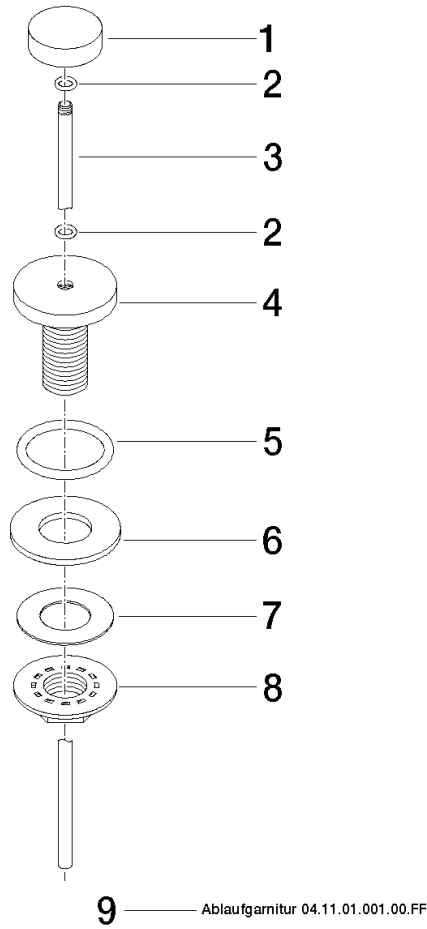

Basin Waste with knob for deck mounting 1 1/4" - Brushed Durabronze (23kt Gold)

IMO

10 200 970

Fits: IMO, LULU, MADISON, MEM, TARA, CL.1, LISSÉ, VAIA, META, CYO

	Brushed Durabronze (23kt Gold)	10 200 970-28
	Chrome	10 200 970-00
	Brushed Platinum	10 200 970-06
	Platinum	10 200 970-08
	Durabronze (23kt Gold)	10 200 970-09
	Dark Chrome	10 200 970-19
	Light Gold	10 200 970-26
	Brushed Light Gold	10 200 970-27
	Matte Black	10 200 970-33
	Brushed Bronze	10 200 970-42
	Brushed Champagne (22kt Gold)	10 200 970-46
	Champagne (22kt Gold)	10 200 970-47
	Brushed Chrome	10 200 970-93
	Brushed Dark Platinum	10 200 970-99

Basin Waste with knob for deck mounting 1 1/4" - Brushed Durabronze (23kt Gold)

IMO

10 200 970

Only suitable for basins with an overflow.

Basin Waste with knob for deck mounting 1 1/4" - Brushed Durabronz (23kt Gold)

IMO

10 200 970

10 200 970
Parts for other finishes can be found here: Chrome

Spare parts list

No.	Item Number	Name	Quantity used	Delivery time
1	09 21 33 001-28	handle	1	20
2	09 14 10 007 90	seal	2	2
3	09 31 09 004-28	pull-rod	1	20
4	09 18 40 022-28	sleeve	1	20
5	09 14 10 095 90	seal	1	2
6	09 14 05 012 90	seal	1	2
7	09 14 40 001 90	seal	1	60
8	09 23 10 010 90	nut	1	2
9	90 11 01 001 00-28	pop-up waste	1	20